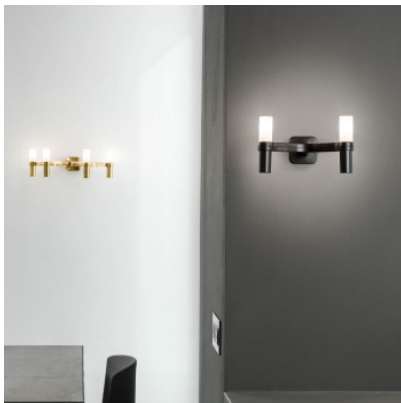

Nemo Crown Wall 2

The wall lamp Crown Wall 2 by Nemo has a structure of cast aluminium and holds two cylindrical diffusers of sand-blasted glass for sparkling light. For G9 lamps. Phase-cut dimmable.

black	239,00 €-MSRP-298,00-€
MPN	CRO HNW 31
white	239,00 €-MSRP-298,00-€
MPN	CRO HWW 31
painted gold	249,00 €-MSRP-309,00-€
MPN	CRO HGW 31
polished aluminium	249,00 €-MSRP-315,00-€
MPN	CRO HLW 31
gold plated	429,00 €-MSRP-541,00-€
MPN	CRO HOW 31
black galvanised	499,00 €-MSRP-619,00-€
MPN	CRO HPW 31

Bulbs	2 x max. 60W 230V G9 QT-14 plugin based lamps.
Dimensions	Width 26 cm, height 16 cm, depth 18 cm.

23.04.2024 16:41:40

All prices shown include 19% VAT for deliveries to Deutschland excluding possible shipping costs.