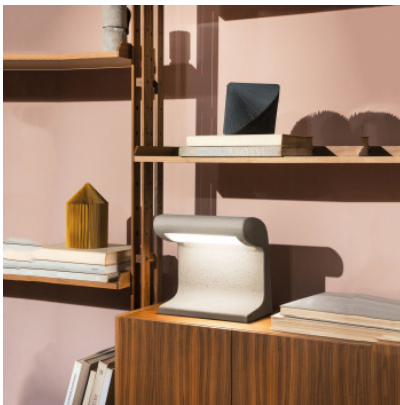

23.04.2024 14:36:48

All prices shown include 19% VAT for deliveries to Deutschland excluding possible shipping costs.

Lumen Lighting Nostraforma GmbH & Co KG
Bodenseestr. 129 | DE-81243 München
FON: +49 (0) 89 820 80 62 0 | FAX: +49 (0) 89 820 80 62 200
MAIL: nostraforma@nostraforma.com | WEB: www.nostraforma.com
BANK: Stadtparkasse München | BLZ: 701 500 00 | KTO: 907 228 290
IBAN: DE 85 7015 0000 0907 2282 90 | BIC: SSKMDEMM

UST-ID: DE 813 992 226
Registergericht München HRA 88136
Persönlich haftende Gesellschafter
Nostraforma Verwaltungs GmbH
Registergericht München HRA 175844
Geschäftsführer: Cerchi Alexander, Cerchi Patrick, Cerchi Manuel