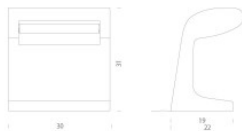

Nemo Borne Béton Petite

LED table lamp Borne Béton Petite by Nemo of concrete with diffuser of PMMA for downward lighting. Indoor version with dimmer on the cable. Non-dimmable outdoor version with IP44.

outdoor (IP44) MPN	699,00 € MSRP 928,00 € BBP LDW 23
indoor MPN	709,00 € MSRP 893,00 € BBP LDW 21

Bulbs	19.2W 110/230V LED, 3000K, 960 lm, CRI 80.
Dimensions	Width 30 cm, height 31 cm, depth 22 cm, base depth 19 cm, cable length 2.7 m (indoor) / 3 m (outdoor).