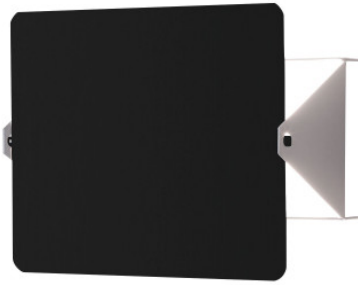

## Nemo Applique À Volet Pivotant R7s

The wall lamp Applique A Volet Pivotant R7s by Nemo has a freely adjustable, rectangular reflector of aluminium. Structure of white lacquered metal. For indirect lighting. For R7s lamps. Phase-cut dimmable.

aluminium MPN	169,00 €-MSRP-208,00-€ AVP HWD 31
black MPN	169,00 €-MSRP-208,00-€ AVP HWN 31
stainless steel MPN	189,00 €-MSRP-250,00-€ AVP HWH 31

Bulbs  
Dimensions

1 x 80W 230V R7s halogen lamp.  
Height 17 cm, width 13 cm, depth 8 cm.