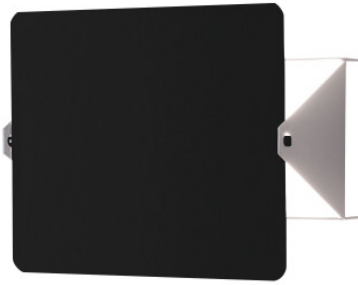

Nemo Applique À Volet Pivotant LED

LED wall lamp Applique A Volet Pivotant by Nemo has a freely movable, rectangular aluminium plate serving as a reflector. The structure is made of white lacquered metal. Non-dimmable.

black MPN	199,00 €-MSRP-256,00-€ AVP LWN 31
aluminium MPN	209,00 €-MSRP-256,00-€ AVP LWD 31
blue MPN	219,00 €-MSRP-274,00-€ AVP LWB 31
red MPN	219,00 €-MSRP-274,00-€ AVP LWR 31
white MPN	219,00 €-MSRP-274,00-€ AVP LWW 31
yellow MPN	219,00 €-MSRP-274,00-€ AVP LWG 31
stainless steel MPN	249,00 €-MSRP-309,00-€ AVP LWH 31

Bulbs 10W LED 110/230V, 3.000K, 235 lm, CRI 83.
Dimensions Height 17 cm, width 13 cm, depth 8 cm.