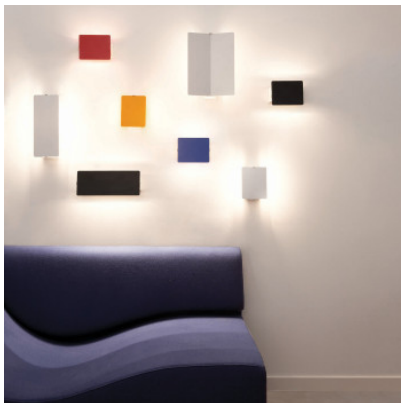

Nemo Applique À Volet Pivotant LED

LED wall lamp Applique A Volet Pivotant by Nemo has a freely movable, rectangular aluminium plate serving as a reflector. The structure is made of white lacquered metal. Non-dimmable.

Bulbs 10W LED 110/230V, 3.000K, 235 lm, CRI 83.
Dimensions Height 17 cm, width 13 cm, depth 8 cm.