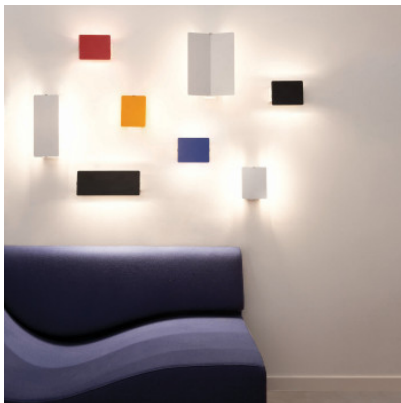

Nemo Applique À Volet Pivotant Double LED

The LED wall lamp Applique A Volet Pivotant Double by Nemo with metallic structure and freely adjustable, rectangular aluminium reflector. The light shines indirectly towards the wall. Non-dimmable.

Bulbs 20W LED 110/230V, 3000K, 825 lm, CRI 83.
Dimensions Height 34 cm, width 13 cm, depth 8 cm.

19.04.2024 16:30:37

All prices shown include 19% VAT for deliveries to Deutschland excluding possible shipping costs.