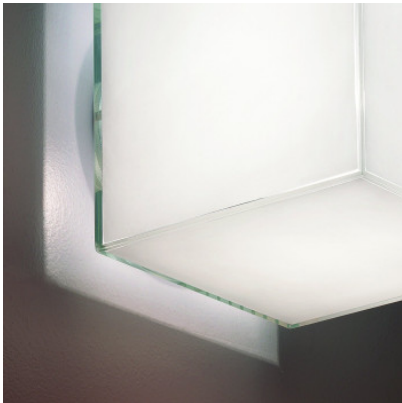

## Morosini Dice PP15 LED

---

PP15 (exhibit)	259,00 €-MSRP 439,00-€
MPN	0362PP08BLL2

---

Bulbs	13.9W 220-240 V LED, 2,700 K, 1,270 lm, CRI=80.
Dimensions	height 150 mm, width 150 mm, depth 170 mm.

07.05.2024 3:49:18