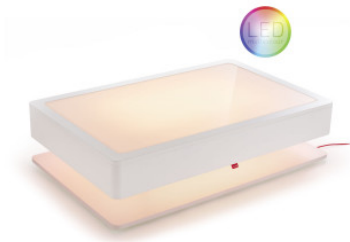

Moree Ora Home LED Pro

Table, light fixture and storage all in one: The coffee table Moree Ora Home LED Pro is versatile. From MDF and glass in white, with built-in colour LED and mobile controll.

white satined	1.269,00 €-MSRP 1.495,00 €
MPN	28-16-01
EAN	4260218361737

Bulbs	Multicolor LED with max. 23W (build-in) + remote control (inclusive)
Dimensions	Width 110 cm, depth 70 cm, height 29 cm, cable length 3 m.

03.05.2024 9:41:47

All prices shown include 19% VAT for deliveries to Deutschland excluding possible shipping costs.