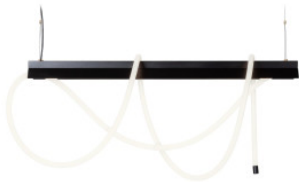

16.05.2024 9:45:11

All prices shown include 19% VAT for deliveries to Deutschland excluding possible shipping costs.

Lumen Lighting Nostraforma GmbH & Co KG
Bodenseestr. 129 | DE-81243 München
FON: +49 (0) 89 820 80 62 0 | FAX: +49 (0) 89 820 80 62 200
MAIL: nostraforma@nostraforma.com | WEB: www.nostraforma.com
BANK: Stadtparkasse München | BLZ: 701 500 00 | KTO: 907 228 290
IBAN: DE 85 7015 0000 0907 2282 90 | BIC: SSKMDEMM

UST-ID: DE 813 992 226
Registergericht München HRA 88136
Persönlich haftende Gesellschafter
Nostraforma Verwaltungs GmbH
Registergericht München HRA 175844
Geschäftsführer: Cerchi Alexander, Cerchi Patrick, Cerchi Manuel