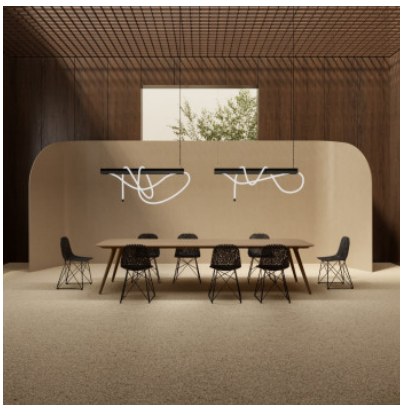

16.05.2024 9:45:11

All prices shown include 19% VAT for deliveries to Deutschland excluding possible shipping costs.

Lumen Lighting Nostraforma GmbH & Co KG
Bodenseestr. 129 | DE-81243 München
FON: +49 (0) 89 820 80 62 0 | FAX: +49 (0) 89 820 80 62 200
MAIL: nostraforma@nostraforma.com | WEB: www.nostraforma.com
BANK: Stadtparkasse München | BLZ: 701 500 00 | KTO: 907 228 290
IBAN: DE 85 7015 0000 0907 2282 90 | BIC: SSKMDEMM

UST-ID: DE 813 992 226
Registergericht München HRA 88136
Persönlich haftende Gesellschafter
Nostraforma Verwaltungs GmbH
Registergericht München HRA 175844
Geschäftsführer: Cerchi Alexander, Cerchi Patrick, Cerchi Manuel