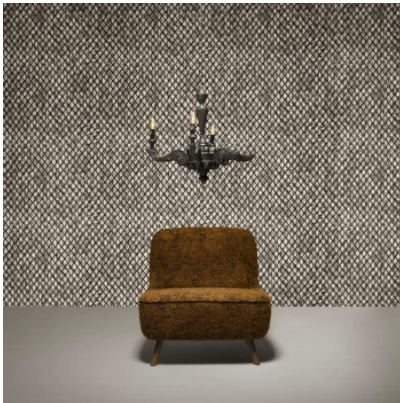

Moooi Smoke Chandelier

Chandelier Moooi Smoke Chandelier of charred wood and epoxy resin. Three intact arms, matching ceiling rose, black cable. For E14 lamp. Phase-cut dimmable.

Moooi Smoke Chandelier	1.379,00 €
------------------------	------------

MPN	8718282338941
EAN	8718282338941
Base	E14
Dimmable	✓
Number of bulbs	3
Cable length	4 m
Diameter shade	65 cm
Height shade	55 cm
Diameter canopy	8 cm
Height canopy	7 cm

25.04.2024 22:10:40

All prices shown include 19% VAT for deliveries to Deutschland excluding possible shipping costs.