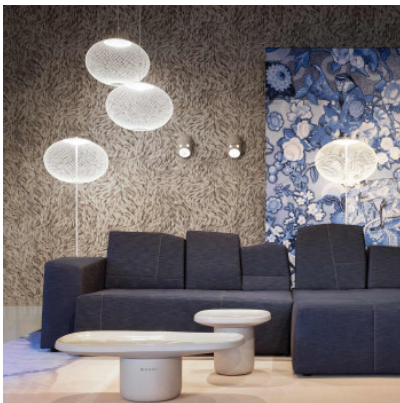

Moooi NR2 Medium Floor

LED floor lamp Moooi NR2 Medium Floor with shade of glass fibre soaked in synthetic resin with even grid structure, ABS cap, polycarbonate diffuser, aluminium heat-sink, powder-painted steel structure. Dimmer on cable.

black	2.155,00 €
MPN	8718282349114
EAN	8718282349114
white	2.155,00 €
MPN	8718282349121
EAN	8718282349121

Bulbs 16W LED, 450 lm, 2700K, CRI 82.
Dimensions Height 164 cm, diameter 56 cm, cable length 350 cm. Weight 4.5 kg.

25.04.2024 17:55:24

All prices shown include 19% VAT for deliveries to Deutschland excluding possible shipping costs.