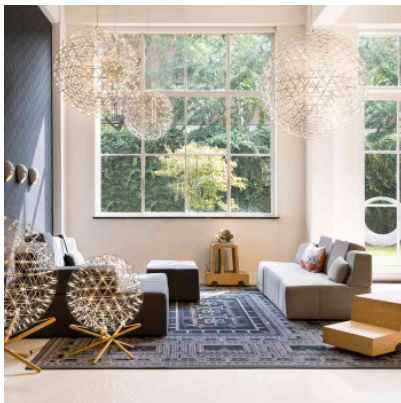

Bulbs	R43: 92 LEDs, in total 17W, 664 lm, 2523K, CRI 92. R61: 162 LEDs, in total 26W, 1134 lm, 2523K, CRI 92. R89: 252 LEDs, in total 40W, 1744 lm, 2523K, CRI 92.
Dimensions	Shade diameter 43 cm / 61 cm / 89 cm, cable length 250 cm, canopy diameter 18.5 cm, canopy height 8 cm.