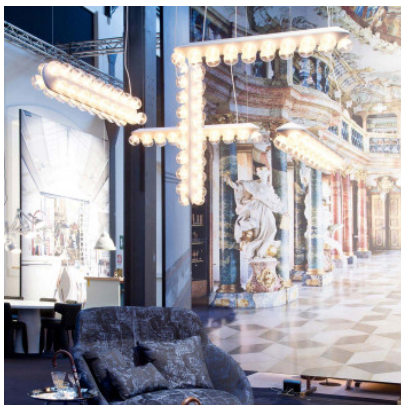

25.04.2024 20:09:23

All prices shown include 19% VAT for deliveries to Deutschland excluding possible shipping costs.

Lumen Lighting Nostraforma GmbH & Co KG
Bodenseestr. 129 | DE-81243 München
FON: +49 (0) 89 820 80 62 0 | FAX: +49 (0) 89 820 80 62 200
MAIL: nostraforma@nostraforma.com | WEB: www.nostraforma.com
BANK: Stadtparkasse München | BLZ: 701 500 00 | KTO: 907 228 290
IBAN: DE 85 7015 0000 0907 2282 90 | BIC: SSKMDEMM

UST-ID: DE 813 992 226
Registergericht München HRA 88136
Persönlich haftende Gesellschafter
Nostraforma Verwaltungs GmbH
Registergericht München HRA 175844
Geschäftsführer: Cerchi Alexander, Cerchi Patrick, Cerchi Manuel