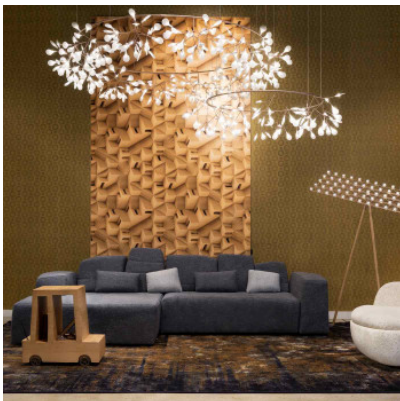

Mooi Heracleum III The Big O Big

LED suspension Mooi Heracleum III The Big O with branched out metallic structure and 324 flat polycarbonate lenses. Dimmable DALI / Push.

copper	16.789,00 €
MPN	8718282359571
EAN	8718282359571

green	16.789,00 €
MPN	8718282359328
EAN	8718282359328

nickel	16.789,00 €
MPN	8718282359588
EAN	8718282359588

white	16.789,00 €
MPN	8718282359335
EAN	8718282359335

Bulbs 324 LEDs, 84W, 8427 lm, 2600K, CRI 91.
Dimensions Diameter 210 cm, height 35 cm, cable length 4 m, canopy diameter 18.5 cm, canopy height 8 cm.