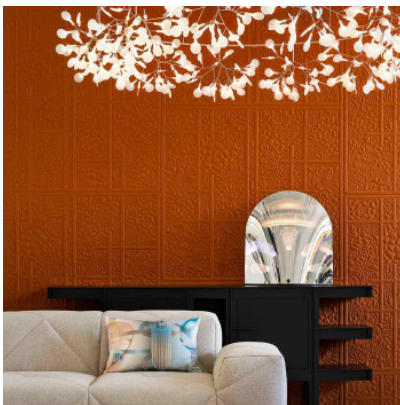

Mooi Heracleum III The Big O Big

LED suspension Mooi Heracleum III The Big O with branched out metallic structure and 324 flat polycarbonate lenses. Dimmable DALI / Push.

copper	16.789,00 €
MPN	8718282359571
EAN	8718282359571

green	16.789,00 €
MPN	8718282359328
EAN	8718282359328

nickel	16.789,00 €
MPN	8718282359588
EAN	8718282359588

white	16.789,00 €
MPN	8718282359335
EAN	8718282359335

Bulbs 324 LEDs, 84W, 8427 lm, 2600K, CRI 91.
Dimensions Diameter 210 cm, height 35 cm, cable length 4 m, canopy diameter 18.5 cm, canopy height 8 cm.