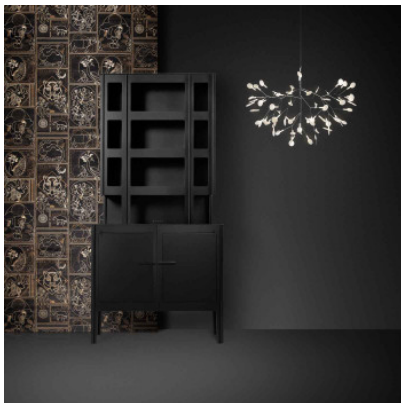

Mooi Heracleum III Small

LED suspension Mooi Heracleum III Small with branched out metallic structure and 45 flat polycarbonate lenses. Dimmable DALI / Push.

copper	2.783,00 €
MPN	8718282359533
EAN	8718282359533
green	2.783,00 €
MPN	8718282359281
EAN	8718282359281
nickel	2.783,00 €
MPN	8718282359540
EAN	8718282359540
white	2.783,00 €
MPN	8718282359298
EAN	8718282359298

Bulbs 45 LEDs, 16W, 1180 lm, 2600K, CRI 91.
 Dimensions Diameter 72 cm, height 53 cm, cable length 400 cm, canopy diameter 18.5 cm, canopy height 8 cm. Weight 6 kg.