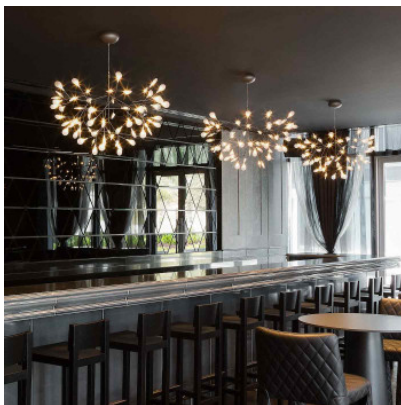

Mooi Heracleum III Small

LED suspension Mooi Heracleum III Small with branched out metallic structure and 45 flat polycarbonate lenses. Dimmable DALI / Push.

copper	2.783,00 €
MPN	8718282359533
EAN	8718282359533
green	2.783,00 €
MPN	8718282359281
EAN	8718282359281
nickel	2.783,00 €
MPN	8718282359540
EAN	8718282359540
white	2.783,00 €
MPN	8718282359298
EAN	8718282359298

Bulbs 45 LEDs, 16W, 1180 lm, 2600K, CRI 91.
 Dimensions Diameter 72 cm, height 53 cm, cable length 400 cm, canopy diameter 18.5 cm, canopy height 8 cm. Weight 6 kg.