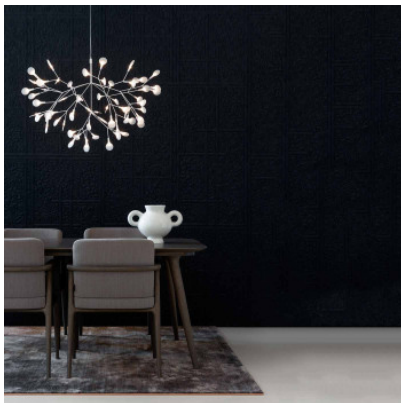

Moooi Heracleum III

LED suspension Moooi Heracleum III with branched out metallic structure and 63 flat polycarbonate lenses. Dimmable DALI / Push.

copper	3.954,00 €
MPN	8718282359496
EAN	8718282359496
green	3.954,00 €
MPN	8718282357058
EAN	8718282357058
nickel	3.954,00 €
MPN	8718282359502
EAN	8718282359502
white	3.954,00 €
MPN	8718282359267
EAN	8718282359267

Bulbs 63 LEDs, 21W, 1687 lm, 2600K, CRI 91.
 Dimensions Diameter 98 cm, height 65 cm, cable length 400 cm, canopy diameter 18.5 cm, canopy height 8 cm. Weight 7 kg.

28.04.2024 1:49:10

All prices shown include 19% VAT for deliveries to Deutschland excluding possible shipping costs.