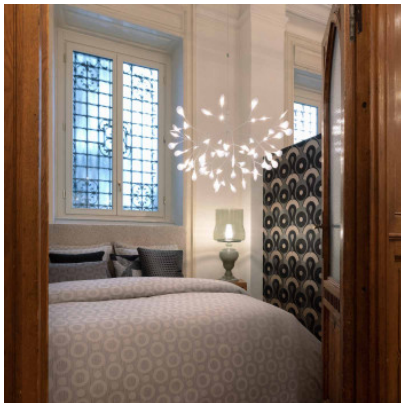

Moooi Heracleum III

LED suspension Moooi Heracleum III with branched out metallic structure and 63 flat polycarbonate lenses. Dimmable DALI / Push.

copper	3.954,00 €
MPN	8718282359496
EAN	8718282359496
green	3.954,00 €
MPN	8718282357058
EAN	8718282357058
nickel	3.954,00 €
MPN	8718282359502
EAN	8718282359502
white	3.954,00 €
MPN	8718282359267
EAN	8718282359267

Bulbs 63 LEDs, 21W, 1687 lm, 2600K, CRI 91.
 Dimensions Diameter 98 cm, height 65 cm, cable length 400 cm, canopy diameter 18.5 cm, canopy height 8 cm. Weight 7 kg.

28.04.2024 1:49:10

All prices shown include 19% VAT for deliveries to Deutschland excluding possible shipping costs.