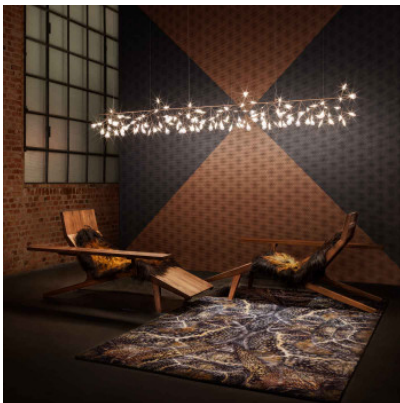

Mooi Heracleum III Endless

LED suspension Mooi Heracleum III Endless with branched out metallic structure and 45 flat polycarbonate lenses. Also usable as modular. Dimmable DALI / Push.

copper	2.867,00 €
MPN	8718282359458
EAN	8718282359458

green	2.867,00 €
MPN	8718282359229
EAN	8718282359229

nickel	2.867,00 €
MPN	8718282359465
EAN	8718282359465

white	2.867,00 €
MPN	8718282359236
EAN	8718282359236

Bulbs 45 LEDs, 16W, 1180 lm, 2600K, CRI 91.
Dimensions Length 116 cm, height 37 cm, width 57 cm, cable length 4 m, canopy diameter 18.5 cm, canopy height 8 cm. Weight 4.5 kg.