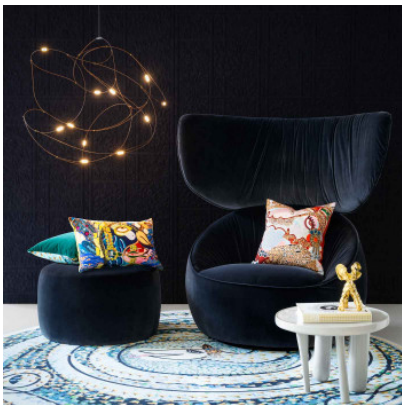

Moooi Flock of Light

LED suspension Moooi Flock of Light with bent bronze wires, brass capsules and half transparent polycarbonate diffusers. Dimmable reverse phase control (Flock of light 11, 21) or Push/DALI/Wireless Wall Switch (31).

Flock of Light 11	737,00 €
MPN	8718282355085
EAN	8718282355085
Flock of Light 21	1.478,00 €
MPN	8718282355108
EAN	8718282355108
Flock of Light 31	1.864,00 €
MPN	8718282358703
EAN	8718282358703

Bulbs	Flock of Light 11: 11 LEDs, 13W, 2500K, 1240 lm, CRI 91. Flock of Light 21: 21 LEDs, 23W, 2500K, 2308 lm, CRI 91. Flock of Light 31: 31 LEDs, 24W, 2500K, 2582 lm, CRI 91.
Dimensions	Flock of Light 11: width 80 cm, height 65 cm, depth 65 cm. Weight 0.9 kg. Flock of Light 21: width 135 cm, height 80 cm, depth 85 cm. Weight 1.4 kg. Flock of Light 31: width 180 cm, height 80 cm, depth 100 cm. Weight 1.4 kg. Canopy diameter 16 cm / 18.5 cm (Flock of Light 31), canopy height 8 cm, cable length 250 cm.