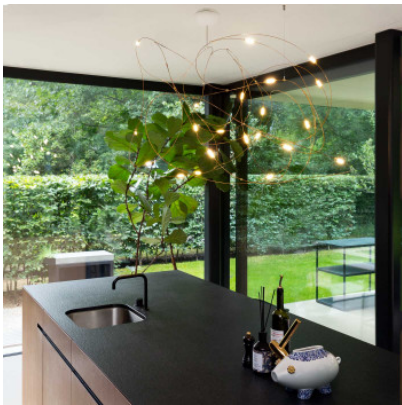

Moooi Flock of Light

LED suspension Moooi Flock of Light with bent bronze wires, brass capsules and half transparent polycarbonate diffusers. Dimmable reverse phase control (Flock of light 11, 21) or Push/DALI/Wireless Wall Switch (31).

Flock of Light 11	737,00 €
MPN	8718282355085
EAN	8718282355085
Flock of Light 21	1.478,00 €
MPN	8718282355108
EAN	8718282355108
Flock of Light 31	1.864,00 €
MPN	8718282358703
EAN	8718282358703

Bulbs	Flock of Light 11: 11 LEDs, 13W, 2500K, 1240 lm, CRI 91. Flock of Light 21: 21 LEDs, 23W, 2500K, 2308 lm, CRI 91. Flock of Light 31: 31 LEDs, 24W, 2500K, 2582 lm, CRI 91.
Dimensions	Flock of Light 11: width 80 cm, height 65 cm, depth 65 cm. Weight 0.9 kg. Flock of Light 21: width 135 cm, height 80 cm, depth 85 cm. Weight 1.4 kg. Flock of Light 31: width 180 cm, height 80 cm, depth 100 cm. Weight 1.4 kg. Canopy diameter 16 cm / 18.5 cm (Flock of Light 31), canopy height 8 cm, cable length 250 cm.