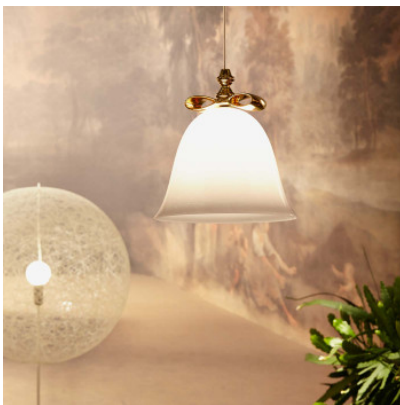

## Moooi Bell Lamp

Suspension Moooi Bell Lamp with bell-shaped shade of blown glass, ceramic bow and ceiling rose in matching colour. For G9 lamp. Phase-cut dimmable.

white / smoke	1.166,00 €
MPN	8718282298269
EAN	8718282298269
white / transparent	1.166,00 €
MPN	8718282297781
EAN	8718282297781
white / white	1.166,00 €
MPN	8718282297774
EAN	8718282297774
gold / smoke	1.339,00 €
MPN	8718282297835
EAN	8718282297835
gold / white	1.339,00 €
MPN	8718282297811
EAN	8718282297811
gold / transparent	1.359,00 €
MPN	8718282297804
EAN	8718282297804