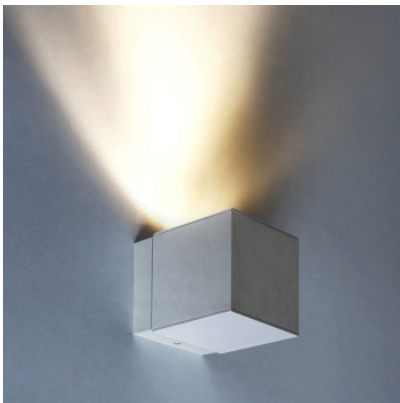

## Milan Dau 80 Wall GU10

Wall lamp Milan Dau GU10 made of aluminum with a cube-shaped body and light emission on one side. For GU10 reflector lamps. Phase dimmable.

white	99,00 €
MPN	4150
EAN	8435146941504
aluminium	102,00 €
MPN	6149
EAN	8435146961496
black	106,00 €
MPN	6150
EAN	8435146961502

Bulbs 1 x max. 8W GU 10 LED reflector lamp.  
 Dimensions Height 8.4 cm, width 8 cm, total depth 10.1 cm.