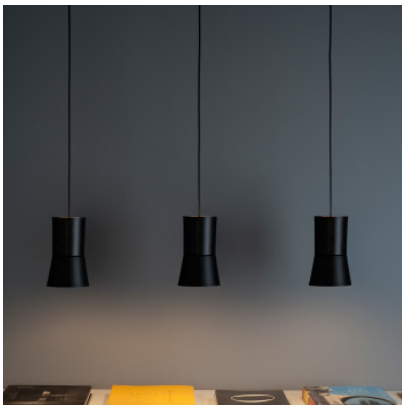

Metalarte Sentry Pendant Light

The modular pendant lamp Sentry consists of two individually combined elements with cylindrical or conical shape. From spun aluminium, available in black or white.

black	339,00 € -MSRP-684,00 €
MPN	267004700+867184700+867484700

Bulbs	1x 42W E27 Halogen Energy Saver
Dimensions	Total length suspension 2,000 mm. Diameter ceiling rose 125 mm. Shade combination E1 and F1 as described here: total height 180 mm, diameter upper cylinder 110 mm, diameter lower conical shade 140 mm.