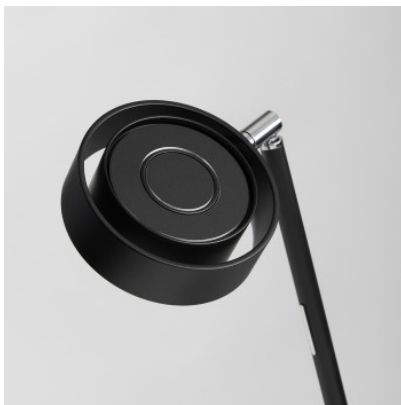

Mawa Design Pure 2 G2

LED floor lamp Mawa Design Pure 2 with aluminum housing and chrome joints. Head can be rotated 360° and swiveled 90°. Pole tiltable by 22°. Black braided cable. With touch dimmer on the rod and memory function.

basalt grey (RAL 7012)	479,00 €-MSRP-603,00-€
MPN	PU-2-LED-G2-7012
EAN	4059735134074
Luminous flux (lm)	800
sand silver	479,00 €-MSRP-603,00-€
MPN	PU-2-LED-G2-SA
EAN	4059735381249
Luminous flux (lm)	800
white matt (RAL 9016)	479,00 €-MSRP-603,00-€
MPN	PU-2-LED-G2-9016
EAN	4059735381270
Luminous flux (lm)	800
black matt (RAL 9005)	509,00 €-MSRP-603,00-€
MPN	PU-2-LED-G2-9005
EAN	4059735134067
Luminous flux (lm)	800