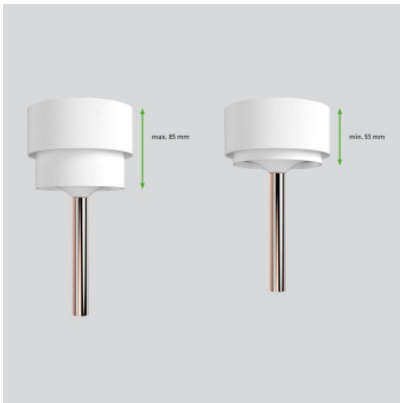

Mawa Design Vesuvio

Pendant light Mawa Vesuvio with a crystal glass shade and metallic color gradients. Aluminum structure and black textile cable. For E27 bulbs. Phase dimmable.

chrome / black

259,00 € ~~MSRP 406,00 €~~

MPN
EAN

GK-VES-CR-9005-BK
4059735136221

02.05.2024 14:34:42

All prices shown include 19% VAT for deliveries to Deutschland excluding possible shipping costs.

Lumen Lighting Nostraforma GmbH & Co KG
Bodenseestr. 129 | DE-81243 München
FON: +49 (0) 89 820 80 62 0 | FAX: +49 (0) 89 820 80 62 200
MAIL: nostraforma@nostraforma.com | WEB: www.nostraforma.com
BANK: Stadtparkasse München | BLZ: 701 500 00 | KTO: 907 228 290
IBAN: DE 85 7015 0000 0907 2282 90 | BIC: SSKMDEMM

UST-ID: DE 813 992 226
Registergericht München HRA 88136
Persönlich haftende Gesellschafter
Nostraforma Verwaltungs GmbH
Registergericht München HRA 175844
Geschäftsführer: Cerchi Alexander, Cerchi Patrick, Cerchi Manuel