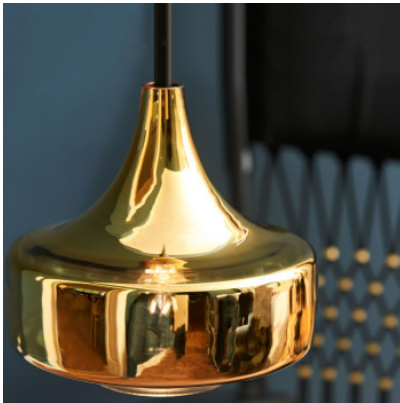

Mawa Design Vesuvio

Pendant light Mawa Vesuvio with a crystal glass shade and metallic color gradients. Aluminum structure and black textile cable. For E27 bulbs. Phase dimmable.

chrome / black

259,00 € ~~MSRP 406,00 €~~

MPN
EAN

GK-VES-CR-9005-BK
4059735136221

02.05.2024 14:34:42

All prices shown include 19% VAT for deliveries to Deutschland excluding possible shipping costs.

Lumen Lighting Nostraforma GmbH & Co KG
Bodenseestr. 129 | DE-81243 München
FON: +49 (0) 89 820 80 62 0 | FAX: +49 (0) 89 820 80 62 200
MAIL: nostraforma@nostraforma.com | WEB: www.nostraforma.com
BANK: Stadtparkasse München | BLZ: 701 500 00 | KTO: 907 228 290
IBAN: DE 85 7015 0000 0907 2282 90 | BIC: SSKMDEMM

UST-ID: DE 813 992 226
Registergericht München HRA 88136
Persönlich haftende Gesellschafter
Nostraforma Verwaltungs GmbH
Registergericht München HRA 175844
Geschäftsführer: Cerchi Alexander, Cerchi Patrick, Cerchi Manuel