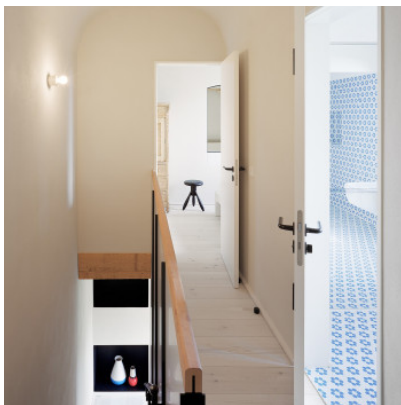

Mawa Design Eintopf

Wall/ceiling lamp Mawa Design Eintopf with a cylindrical metal housing in several color versions. For E27 lamps. Phase dimmable.

matt black	49,00 € MSRP 59,00 €
MPN	ET1-9005
EAN	4059735133534
metallic grey	49,00 € MSRP 59,00 €
MPN	ET1-702
EAN	4059735133480
powder-coated white matt	49,00 € MSRP 59,00 €
MPN	ET1-9016
EAN	4059735133473
bright shiny orange	59,00 € MSRP 67,00 €
MPN	ET1-2005
EAN	4059735133497
brass	69,00 € MSRP 79,00 €
MPN	ET1-ME
EAN	4059735133510
chrome	69,00 € MSRP 79,00 €
MPN	ET1-C
EAN	4059735133466
copper	69,00 € MSRP 79,00 €
MPN	ET1-CU
EAN	4059735133527
nickel	69,00 € MSRP 79,00 €
MPN	ET1-NI
EAN	4059735133459
burnished brass	79,00 € MSRP 91,00 €
MPN	ET1-ME-BR
EAN	4059735133541