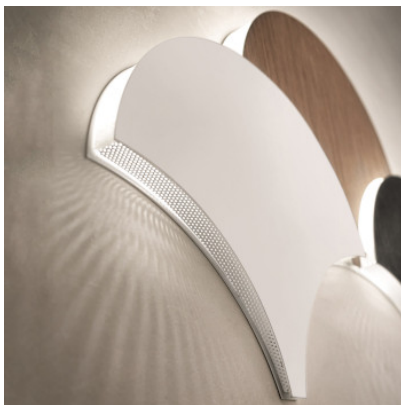

Masiero Palm A21

The LED wall lamp Palm A21 by Masiero is shaped like palm leaves. Of lacquered metal with diverse surfaces. Non-dimmable.

black/silver MPN	219,00 €-MSRP-262,00-€ PALM/A21/W07
copper leaf MPN	219,00 €-MSRP-262,00-€ PALM/A21/F03
gold leaf MPN	219,00 €-MSRP-262,00-€ PALM/A21/F01
grey ayous MPN	219,00 €-MSRP-262,00-€ PALM/A21/W06
leather 2 MPN	219,00 €-MSRP-262,00-€ PALM/A21/L02
leather 3 MPN	219,00 €-MSRP-262,00-€ PALM/A21/L03
pale oak MPN	219,00 €-MSRP-262,00-€ PALM/A21/W04
silver leaf MPN	219,00 €-MSRP-262,00-€ PALM/A21/F02
walnut MPN	219,00 €-MSRP-262,00-€ PALM/A21/W05
burnished brass MPN	229,00 €-MSRP-274,00-€ PALM/A21/G14

Bulbs
Dimensions

5W LED, 540 lm, 3000K, CRI>95.
Width 21 cm, height 18 cm, depth 4 cm.

26.04.2024 21:46:48

All prices shown include 19% VAT for deliveries to Deutschland excluding possible shipping costs.