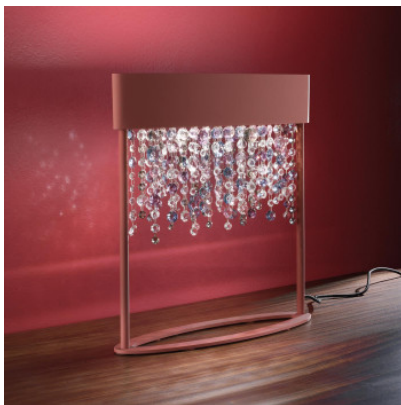

Masiero Ola TL2 LED

The table lamp Olà TL2 LED by Masiero shines upwards and downwards. Metallic structure with two rods, elongated, oval metallic shade with sparkling glass suspensions. With dimmer switch.

black, smokey grey glass MPN	1.238,00 € OLA/TL2/LED/V90
blue navy, amber MPN	1.238,00 € OLA/TL2/LED/V50
copper leaf, copper-coloured glass MPN	1.238,00 € OLA/TL2/LED/F03
gold leaf, amber MPN	1.238,00 € OLA/TL2/LED/F01
matt bronze, warm colour glass MPN	1.238,00 € OLA/TL2/LED/V83
matt white, cold colours MPN	1.238,00 € OLA/TL2/LED/V95
oxide red, cold colours MPN	1.238,00 € OLA/TL2/LED/V30
silver leaf, transparent MPN	1.238,00 € OLA/TL2/LED/F02
burnished, amber MPN	1.488,00 € OLA/TL2/LED/G01

Bulbs

Up: 5.25W LED, 725 lm, 3000K, CRI>90.

Down: 7.8W LED, 1170 lm, 3000K, CRI>90.

Height 50 cm, width 50 cm, depth 16 cm.

Dimensions

29.04.2024 22:03:36

All prices shown include 19% VAT for deliveries to Deutschland excluding possible shipping costs.