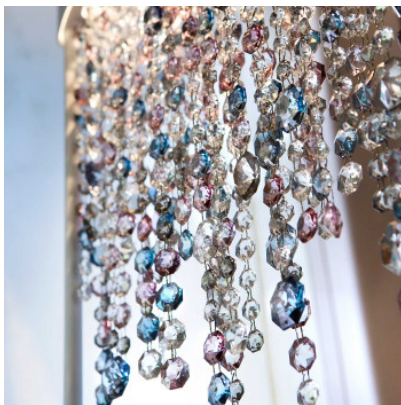

Masiero Ola STL2

The Olà STL2 floor lamp by Masiero consists of a metallic structure with two stems and an oval diffuser with glass elements, diffracting the light. It shines upwards and downwards.

black, smokey gry glass MPN	1.583,00 € OLA/STL2/V90
blue navy, amber MPN	1.583,00 € OLA/STL2/V50
copper leaf, copper-coloured glass MPN	1.583,00 € OLA/STL2/F03
gold leaf, amber MPN	1.583,00 € OLA/STL2/F01
matt bronze, warm colour glass MPN	1.583,00 € OLA/STL2/V83
matt white, cold colours MPN	1.583,00 € OLA/STL2/V95
oxide red, cold colours MPN	1.583,00 € OLA/STL2/V30
silver leaf, transparent MPN	1.583,00 € OLA/STL2/F02
burnished, amber MPN	2.130,00 € OLA/STL2/G01