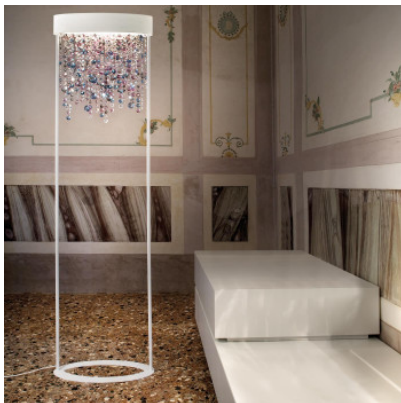

Masiero Ola STL2

The Olà STL2 floor lamp by Masiero consists of a metallic structure with two stems and an oval diffuser with glass elements, diffracting the light. It shines upwards and downwards.

black, smokey gry glass MPN	1.583,00 € OLA/STL2/V90
blue navy, amber MPN	1.583,00 € OLA/STL2/V50
copper leaf, copper-coloured glass MPN	1.583,00 € OLA/STL2/F03
gold leaf, amber MPN	1.583,00 € OLA/STL2/F01
matt bronze, warm colour glass MPN	1.583,00 € OLA/STL2/V83
matt white, cold colours MPN	1.583,00 € OLA/STL2/V95
oxide red, cold colours MPN	1.583,00 € OLA/STL2/V30
silver leaf, transparent MPN	1.583,00 € OLA/STL2/F02
burnished, amber MPN	2.130,00 € OLA/STL2/G01

Bulbs
Dimensions

2 x max. 60W E27 halogen lamps.
Height 180 cm, width 50 cm, depth 24 cm.

19.04.2024 17:07:50

All prices shown include 19% VAT for deliveries to Deutschland excluding possible shipping costs.