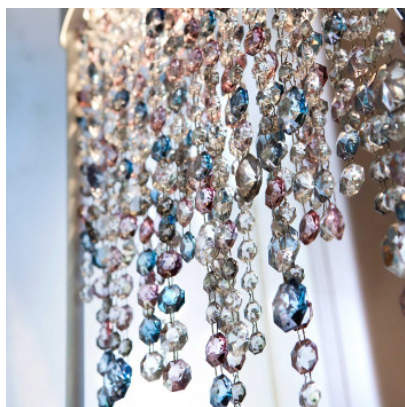

Masiero Ola STL2 LED

The floor lamp Olà STL2 LED by Masiero provides upward and downward light. It has a metallic structure with two stems and an oval shade with glass elements. With dimmer switch.

black, smokey gry glass MPN	1.539,00 € MSRP 1.809,00 € OLA/STL2/LED/V90
blue navy, amber MPN	1.539,00 € MSRP 1.809,00 € OLA/STL2/LED/V50
copper leaf, copper-coloured glass MPN	1.539,00 € MSRP 1.809,00 € OLA/STL2/LED/F03
gold leaf, amber MPN	1.539,00 € MSRP 1.809,00 € OLA/STL2/LED/F01
matt bronze, warm colour glass MPN	1.539,00 € MSRP 1.809,00 € OLA/STL2/LED/V83
matt white, cold colours MPN	1.539,00 € MSRP 1.809,00 € OLA/STL2/LED/V95
oxide red, cold colours MPN	1.539,00 € MSRP 1.809,00 € OLA/STL2/LED/V30
silver leaf, transparent MPN	1.539,00 € MSRP 1.809,00 € OLA/STL2/LED/F02
burnished, amber MPN	1.999,00 € MSRP 2.356,00 € OLA/STL2/LED/G01

Bulbs

Up: 5.25W LED, 725 lm, 3000K, CRI>90. Down:
7.8W LED, 1170 lm, 3000K, CRI>90.

Dimensions

Height 180 cm, width 50 cm, depth 24 cm.