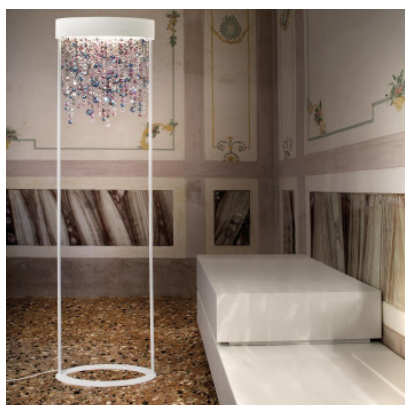

Masiero Ola STL2 LED

The floor lamp Olà STL2 LED by Masiero provides upward and downward light. It has a metallic structure with two stems and an oval shade with glass elements. With dimmer switch.

black, smokey gry glass MPN	1.539,00 € MSRP 1.809,00 € OLA/STL2/LED/V90
blue navy, amber MPN	1.539,00 € MSRP 1.809,00 € OLA/STL2/LED/V50
copper leaf, copper-coloured glass MPN	1.539,00 € MSRP 1.809,00 € OLA/STL2/LED/F03
gold leaf, amber MPN	1.539,00 € MSRP 1.809,00 € OLA/STL2/LED/F01
matt bronze, warm colour glass MPN	1.539,00 € MSRP 1.809,00 € OLA/STL2/LED/V83
matt white, cold colours MPN	1.539,00 € MSRP 1.809,00 € OLA/STL2/LED/V95
oxide red, cold colours MPN	1.539,00 € MSRP 1.809,00 € OLA/STL2/LED/V30
silver leaf, transparent MPN	1.539,00 € MSRP 1.809,00 € OLA/STL2/LED/F02
burnished, amber MPN	1.999,00 € MSRP 2.356,00 € OLA/STL2/LED/G01

Bulbs

Up: 5.25W LED, 725 lm, 3000K, CRI>90. Down:
7.8W LED, 1170 lm, 3000K, CRI>90.

Dimensions

Height 180 cm, width 50 cm, depth 24 cm.