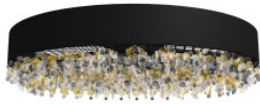

Masiero Ola PL6 90

The Olà PL6 90 ceiling lamp by Masiero with a large round metallic frame on which elements of sparkling glass are suspended and serve as a shining diffuser. For E27 lamps.

black, smokey grey glass MPN	3.879,00 € OLAPL6/90/V90
blue navy, amber MPN	3.879,00 € OLA/PL6/90/V50
copper leaf, copper-coloured glass MPN	3.879,00 € OLA/PL6/90/F03
gold leaf, amber MPN	3.879,00 € OLA/PL6/90/F01
matt bronze, warm colour glass MPN	3.879,00 € OLA/PL6/90/V83
matt white, cold colours MPN	3.879,00 € OLA/PL6/90/V95
oxide red, cold colours MPN	3.879,00 € OLA/PL6/90/V30
silver leaf, transparent MPN	3.879,00 € OLA/PL6/90/F02
burnished, amber MPN	4.308,00 € OLA/PL6/90/G01

Bulbs
Dimensions

8 x max. 60W E27 halogen lamps.
Diameter 90 cm, height 26 cm.