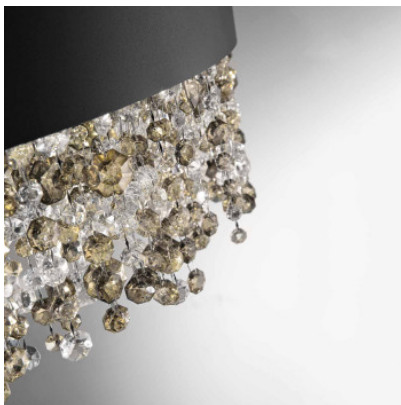

Masiero Ola PL6 90

The Olà PL6 90 ceiling lamp by Masiero with a large round metallic frame on which elements of sparkling glass are suspended and serve as a shining diffuser. For E27 lamps.

black, smokey grey glass MPN	3.879,00 € OLAPL6/90/V90
blue navy, amber MPN	3.879,00 € OLA/PL6/90/V50
copper leaf, copper-coloured glass MPN	3.879,00 € OLA/PL6/90/F03
gold leaf, amber MPN	3.879,00 € OLA/PL6/90/F01
matt bronze, warm colour glass MPN	3.879,00 € OLA/PL6/90/V83
matt white, cold colours MPN	3.879,00 € OLA/PL6/90/V95
oxide red, cold colours MPN	3.879,00 € OLA/PL6/90/V30
silver leaf, transparent MPN	3.879,00 € OLA/PL6/90/F02
burnished, amber MPN	4.308,00 € OLA/PL6/90/G01

Bulbs
Dimensions

8 x max. 60W E27 halogen lamps.
Diameter 90 cm, height 26 cm.