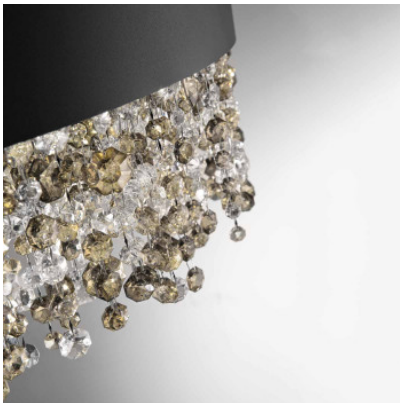

Masiero Ola PL6 90 LED

The Olà PL6 90 LED ceiling lamp by Masiero consists of a round frame and sparkling glass elements, diffracting the non-glaring light. Warm white LED light. Dimmable.

black, smokey grey glass MPN	3.609,00 € MSRP 4.248,00 € OLA/PL6/90/LED/V90
blue navy, amber MPN	3.609,00 € MSRP 4.248,00 € OLA/PL6/90/LED/V50
copper leaf, copper-coloured glass MPN	3.609,00 € MSRP 4.248,00 € OLA/PL6/90/LED/F03
gold leaf, amber MPN	3.609,00 € MSRP 4.248,00 € OLA/PL6/90/LED/F01
matt bronze, warm colour glass MPN	3.609,00 € MSRP 4.248,00 € OLA/PL6/90/LED/V83
matt white, cold colours MPN	3.609,00 € MSRP 4.248,00 € OLA/PL6/90/LED/V95
oxide red, cold colours MPN	3.609,00 € MSRP 4.248,00 € OLA/PL6/90/LED/V30
silver leaf, transparent MPN	3.609,00 € MSRP 4.248,00 € OLA/PL6/90/LED/F02
burnished, amber MPN	3.979,00 € MSRP 4.677,00 € OLA/PL6/90/LED/G01

Bulbs 36W LED, 4932 lm, 3000K, CRI>90.
Dimensions Diameter 90 cm, height 26 cm.