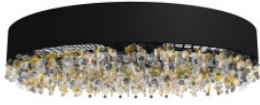

Masiero Ola PL6 90 LED

The Olà PL6 90 LED ceiling lamp by Masiero consists of a round frame and sparkling glass elements, diffracting the non-glaring light. Warm white LED light. Dimmable.

black, smokey grey glass MPN	3.609,00 € MSRP 4.248,00 € OLA/PL6/90/LED/V90
blue navy, amber MPN	3.609,00 € MSRP 4.248,00 € OLA/PL6/90/LED/V50
copper leaf, copper-coloured glass MPN	3.609,00 € MSRP 4.248,00 € OLA/PL6/90/LED/F03
gold leaf, amber MPN	3.609,00 € MSRP 4.248,00 € OLA/PL6/90/LED/F01
matt bronze, warm colour glass MPN	3.609,00 € MSRP 4.248,00 € OLA/PL6/90/LED/V83
matt white, cold colours MPN	3.609,00 € MSRP 4.248,00 € OLA/PL6/90/LED/V95
oxide red, cold colours MPN	3.609,00 € MSRP 4.248,00 € OLA/PL6/90/LED/V30
silver leaf, transparent MPN	3.609,00 € MSRP 4.248,00 € OLA/PL6/90/LED/F02
burnished, amber MPN	3.979,00 € MSRP 4.677,00 € OLA/PL6/90/LED/G01

Bulbs 36W LED, 4932 lm, 3000K, CRI>90.
Dimensions Diameter 90 cm, height 26 cm.