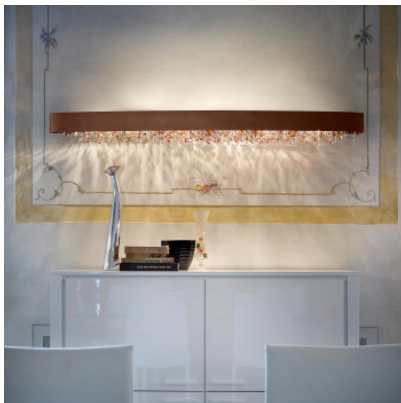

## Masiero Ola A6 OV 160 LED

The wall lamp Olà A6 OV 160 LED by Masiero consists of a 160 cm wide metallic body with an opulent curtain of polished suspended elements of glass. Upward and downward illumination.

gold leaf, amber MPN	2.279,00 € -MSRP 3.035,00 € OLA/A6/OV/160/LED/F01
black, smokey grey glass MPN	2.579,00 € -MSRP 3.035,00 € OLA/A6/OV/160/LED/V90
blue navy, amber MPN	2.579,00 € -MSRP 3.035,00 € OLA/A6/OV/160/LED/V50
copper leaf, copper-coloured glass MPN	2.579,00 € -MSRP 3.035,00 € OLA/A6/OV/160/LED/F03
matt bronze, warm colour glass MPN	2.579,00 € -MSRP 3.035,00 € OLA/A6/OV/160/LED/V83
matt white, cold colours MPN	2.579,00 € -MSRP 3.035,00 € OLA/A6/OV/160/LED/V95
oxide red, cold colours MPN	2.579,00 € -MSRP 3.035,00 € OLA/A6/OV/160/LED/V30
silver leaf, transparent MPN	2.579,00 € -MSRP 3.035,00 € OLA/A6/OV/160/LED/F02
burnished, amber MPN	3.209,00 € -MSRP 3.772,00 € OLA/A6/OV/160/LED/G01

Bulbs Up: 18W LED, 2670 lm, 3000K, CRI>90. Down: 44.5W LED, 6675 lm, 3000K, CRI>90.  
Dimensions Width 160 cm, height 20 cm, depth 20 cm.