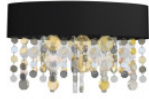

Masiero Ola A1 OV 30

The Olà OV 30 wall lamp by Masiero has an elongated, oval, metallic reflector on which many glass elements are suspended. Upward and downward lighting.

| | |
|---|-------------------------------|
| black, smokey grey glass MPN | 488,00 € OLA/A/1/OV/30/V90 |
| blue navy, amber MPN | 488,00 € OLA/A/1/OV/30/V50 |
| copper leaf, copper-coloured glass MPN | 488,00 € OLA/A/1/OV/30/F03 |
| gold leaf, amber MPN | 488,00 € OLA/A/1/OV/30/F01 |
| matt bronze, warm colour glass MPN | 488,00 € OLA/A/1/OV/30/V83 |
| matt white, cold colours MPN | 488,00 € OLA/A/1/OV/30/V95 |
| oxide red, cold colours MPN | 488,00 € OLA/A/1/OV/30/V30 |
| silver leaf, transparent MPN | 488,00 € OLA/A/1/OV/30/F02 |
| burnished, amber MPN | 583,00 € OLA/A/1/OV/30/G01 |

Bulbs
Dimensions

1 x max. 40W E14 halogen lamp.
Width 30 cm, height 18 cm, depth 10 cm.