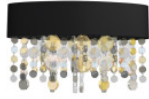

Masiero Ola A1 OV 30 LED

The wall lamp Olà OV 30 LED by Masiero provides downward and upward illumination. The elongated, oval metallic reflector features sparkling, polished glass garlands.

copper leaf, copper-coloured glass MPN	595,00 € OLAA/1/OV/30/LED/F03
gold leaf, amber MPN	595,00 € OLAA/1/OV/30/LED/F01
matt white, cold colours MPN	595,00 € OLAA/1/OV/30/LED/V95
silver leaf, transparent MPN	595,00 € OLAA/1/OV/30/LED/F02
burnished, amber MPN	690,00 € OLAA/1/OV/30/LED/G01
black, smokey grey glass MPN	714,00 € OLAA/1/OV/30/LED/V90
matt bronze, warm colour glass MPN	714,00 € OLAA/1/OV/30/LED/V83

Bulbs

Up: 5.8W LED, 800 lm, 3000K, CRI>90. Down:
5.8W LED, 800 lm, 3000K, CRI>90.

Dimensions

Width 30 cm, height 18 cm, depth 10 cm.

03.05.2024 1:31:10

All prices shown include 19% VAT for deliveries to Deutschland excluding possible shipping costs.