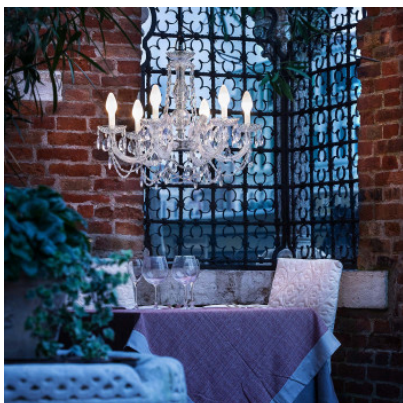

Masiero Drylight S6 LED

The outdoor suspension Drylight S6 LED by Masiero is a chandelier with 6 arms and pendants of synthetics or crystal glass, inclusive driver, IP66 protection class. Non-dimmable.

Drylight Extreme: methacrylate pendants	1.487,00 €
MPN	DRYLIGHT/S6/EXTREME

Drylight Premium: crystal pendants	1.666,00 €
MPN	DRYLN/S6W/PRM

Bulbs	13W LED, 1600 lm, 3000K.
Dimensions	Total height 125 cm, diameter 75 cm, rod length 45 cm. Weight 7.3 kg (Extreme), 8.7 kg (Premium).

26.04.2024 12:09:02

All prices shown include 19% VAT for deliveries to Deutschland excluding possible shipping costs.