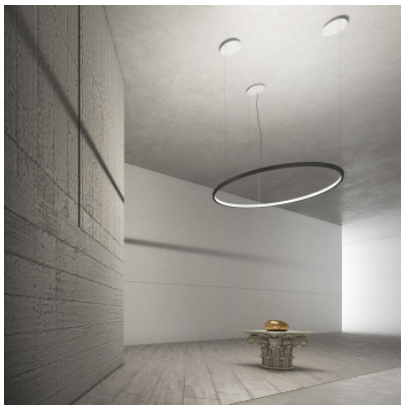

## Martinelli Luce Loop

The Loop suspension is composed of a charming aluminium ring, equipped with LEDs for intense, harmonious lighting on the internal face. Various diameters are available.

ø 160cm, white	2.719,00 € -MSRP 3.403,00 €
MPN	21003/160/DIM/BI
EAN	8033383619738
ø 200cm, white	2.939,00 € -MSRP 3.677,00 €
MPN	21003/200/DIM/BI
EAN	8033383616300
ø 160cm, black	3.079,00 € -MSRP 3.856,00 €
MPN	21003/160/DIM/NE
EAN	8033383625821
ø 160cm, copper	3.219,00 € -MSRP 4.022,00 €
MPN	21003/160/DIM/CU
EAN	8033383625814
ø 160cm, gold	3.219,00 € -MSRP 4.022,00 €
MPN	21003/160/DIM/AU
EAN	8033383625807
ø 200cm, black	3.319,00 € -MSRP 4.153,00 €
MPN	21003/200/DIM/NE
EAN	8033383625852
ø 200cm, copper	3.449,00 € -MSRP 4.308,00 €
MPN	21003/200/DIM/CU
EAN	8033383625845
ø 200cm, gold	3.449,00 € -MSRP 4.308,00 €
MPN	21003/200/DIM/AU
EAN	8033383625838
ø 300cm, white	4.199,00 € -MSRP 5.248,00 €
MPN	21003/300/DIM/BI
EAN	8033383616317
ø 300cm, black	4.719,00 € -MSRP 5.902,00 €
MPN	21003/300/DIM/NE
EAN	8033383625883
ø 300cm, copper	4.949,00 € -MSRP 6.188,00 €
MPN	21003/300/DIM/CU
EAN	8033383625876
ø 300cm, gold	4.949,00 € -MSRP 6.188,00 €
MPN	21003/300/DIM/AU
EAN	8033383625869

Bulbs	160 cm: 173W LED 230V, 3000K, 17.000 lm, CRI > 80. 200 cm: 216W LED 230V, 3000K, 21.000 lm, CRI > 80. 300 cm: 325W LED 230V, 3000K, 31.600 lm, CRI > 80.
Dimensions	Diameter 160 cm, diffuser height 8 cm, weight 16 kg. Diameter 200 cm, diffuser height 8 cm, weight 20 kg. Diameter 300 cm, diffuser height 8 cm, weight 32 kg. Cable length 400 cm, suspension 350 cm.