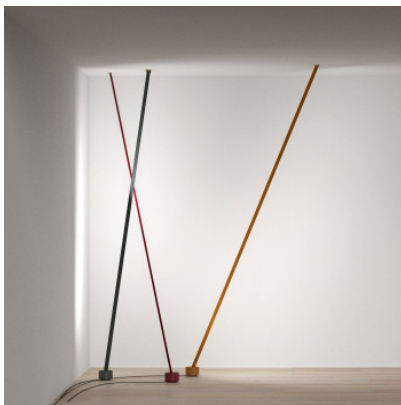

Martinelli Luce Elastica

Refined and different: Martinelli Luce Elastica is a floor and ceiling lamp, composed of an elastic textile strip. When one pulls it, light goes on, off or is dimmed. Indirect light. IP40.

Bulbs
Dimensions

17W LED strip, 2700K, 1775 lm, CRI > 80.
Height min. 250 cm - max. 320 cm, base diameter 13 cm, base height 8 cm, weight 5 kg, cable length 250 cm.