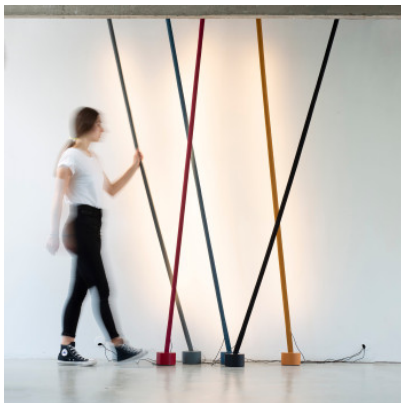

Martinelli Luce Elastica

Refined and different: Martinelli Luce Elastica is a floor and ceiling lamp, composed of an elastic textile strip. When one pulls it, light goes on, off or is dimmed. Indirect light. IP40.

Bulbs
Dimensions

17W LED strip, 2700K, 1775 lm, CRI > 80.
Height min. 250 cm - max. 320 cm, base diameter 13 cm, base height 8 cm, weight 5 kg, cable length 250 cm.