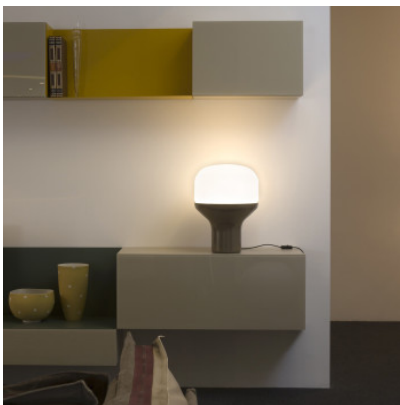

## Martinelli Luce Delux

The light body of the large Martinelli Luce Delux table lamp is made of lacquered aluminium or of refined marble. The glass diffuser spreads the light diffusely and evenly. With E27 base.

Bulbs	1 x max. 10W 230V E27 LED lamp.
Dimensions	Height 43 cm, diameter 33 cm, weight 6 kg / 11 kg (marble).

30.04.2024 20:09:28

All prices shown include 19% VAT for deliveries to Deutschland excluding possible shipping costs.