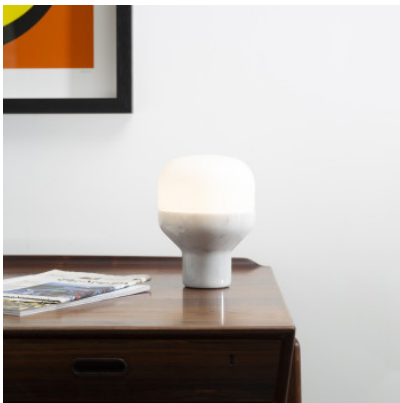

Martinelli Luce Delux Junior

The small Martinelli Luce Delux Junior table lamp is a decorative light source on a bedside table. Diffuser of blown glass, base of aluminium or marble. E14 base.

black	299,00 €-MSRP-381,00-€
MPN	828//NE
EAN	8033383622592

champagne	319,00 €-MSRP-405,00-€
MPN	828//CH
EAN	8033383623766

pearly copper	319,00 €-MSRP-405,00-€
MPN	828//CP
EAN	8033383623773

Bulbs	1 x max. 5W 230V E14 LED lamp.
Dimensions	Height 22 cm, diameter 16 cm, weight 2.5 kg.