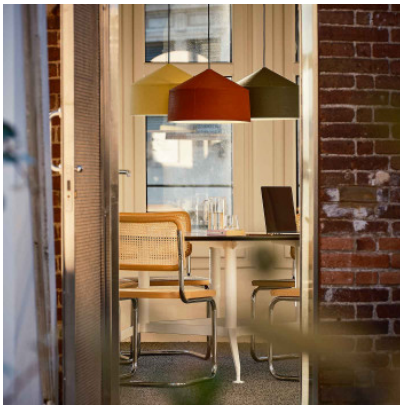

19.04.2024 18:41:44

All prices shown include 19% VAT for deliveries to Deutschland excluding possible shipping costs.