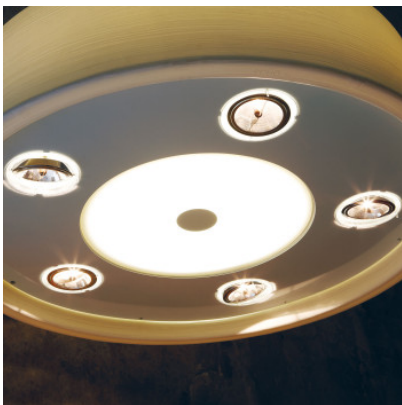

Marset Soho 112 IP44 LED

LED suspension Marset Soho 112 IP44 LED with shade of polyethylene and diffuser of opaline methacrylate. Direct illumination downwards. Phase-cut dimmable. IP44 protection class.

black	3.344,00 €-MSRP-3.520,00-€
MPN	A631-171
EAN	8435516848129
Luminous flux (lm)	15648

stone grey	3.344,00 €-MSRP-3.520,00-€
MPN	A631-170
EAN	8435516848112
Luminous flux (lm)	15648

white	3.344,00 €-MSRP-3.520,00-€
MPN	A631-169
EAN	8435516848105
Luminous flux (lm)	15648