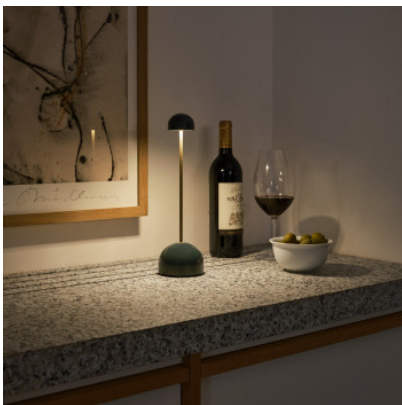

## Marset Sips

LED battery light Marset Sips made of painted polycarbonate, opal diffuser made of polyethylene and rod made of steel. Non-slip black rubber on the bottom. 5 - 20h operating time. With 3-stage touch dimmer on the base.

chocolate / gold	113,00 €-MSRP 119,00-€
MPN	A721-001-4749-27K
EAN	8435516876313
Luminous flux (lm)	327
green / gold	113,00 €-MSRP 119,00-€
MPN	A721-001-4549-27K
EAN	8435516876320
Luminous flux (lm)	327
white / silver	113,00 €-MSRP 119,00-€
MPN	A721-001-3534-27K
EAN	8435516876306
Luminous flux (lm)	327