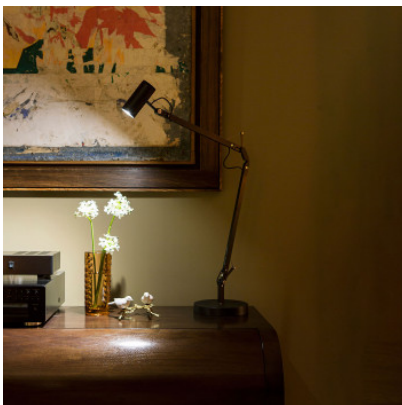

Marset Polo

LED table lamp Marset Polo with head and structure of aluminium, optionally with metallic clamp or table base of metal and polycarbonate. Directable illumination. With rotary switch on the head.

black	666,00 €-MSRP-701,00-€
MPN	A642-001+A642-003
Luminous flux (lm)	532.4

Dimensions	Length of lower arm 44 cm, length of upper arm 35 cm. Table clamp: height 10 cm, depth 8.5 cm, for table thickness max. 6 cm.
------------	---