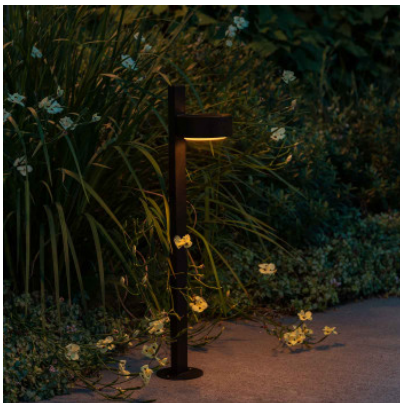

Marset Plaff-on! B IP65

LED bollard light Marset Plaff-on! B IP65 with structure of lacquered aluminium and diffuser of blown, opaline glass. Downward illumination. Phase-cut dimmable. IP65 protection class.

black	577,00 €-MSRP-607,00-€
MPN	A628-064-39-27K
EAN	8435516881171
Luminous flux (lm)	571
rust brown	577,00 €-MSRP-607,00-€
MPN	A628-064-31-27K
EAN	8435516875453
Luminous flux (lm)	571

25.04.2024 7:44:32

All prices shown include 19% VAT for deliveries to Deutschland excluding possible shipping costs.

Lumen Lighting Nostraforma GmbH & Co KG
Bodenseestr. 129 | DE-81243 München
FON: +49 (0) 89 820 80 62 0 | FAX: +49 (0) 89 820 80 62 200
MAIL: nostraforma@nostraforma.com | WEB: www.nostraforma.com
BANK: Stadtparkasse München | BLZ: 701 500 00 | KTO: 907 228 290
IBAN: DE 85 7015 0000 0907 2282 90 | BIC: SSKMDEMM

UST-ID: DE 813 992 226
Registergericht München HRA 88136
Persönlich haftende Gesellschafter
Nostraforma Verwaltungs GmbH
Registergericht München HRA 175844
Geschäftsführer: Cerchi Alexander, Cerchi Patrick, Cerchi Manuel