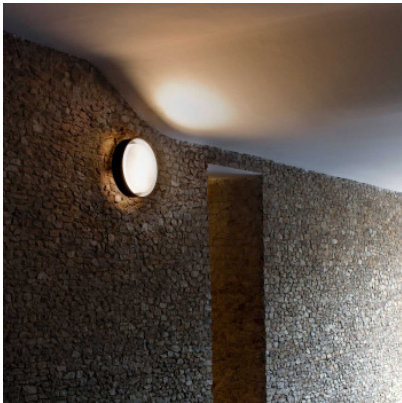

Marset Plaff-on! 33 LED IP54

LED wall/ceiling lamp Marset Plaff-on! 33 LED IP54 with diffuser of blown opaline glass and frame of metal. Diffuse illumination. Dimmable trailing edge. IP54 protection class.

black	494,00 €-MSRP-520,00 €
MPN	A628-054
EAN	8435516849904
Luminous flux (lm)	3654

25.04.2024 20:04:20

All prices shown include 19% VAT for deliveries to Deutschland excluding possible shipping costs.