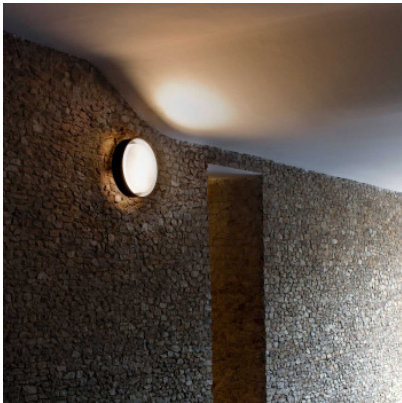

Marset Plaff-on! 33 IP54

Wall/ceiling lamp Marset Plaff-on! 33 IP54 with diffuser of blown opaline glass and frame of metal. Diffuse illumination. For E27 lamp. Phase-cut dimmable. IP54 protection class.

---

black	332,00 €-MSRP-349,00 €
MPN	A628-053
EAN	8435516849898

29.04.2024 13:17:51

All prices shown include 19% VAT for deliveries to Deutschland excluding possible shipping costs.

Lumen Lighting Nostraforma GmbH & Co KG
Bodenseestr. 129 | DE-81243 München
FON: +49 (0) 89 820 80 62 0 | FAX: +49 (0) 89 820 80 62 200
MAIL: nostraforma@nostraforma.com | WEB: www.nostraforma.com
BANK: Stadtparkasse München | BLZ: 701 500 00 | KTO: 907 228 290
IBAN: DE 85 7015 0000 0907 2282 90 | BIC: SSKMDEMM

UST-ID: DE 813 992 226
Registergericht München HRA 88136
Persönlich haftende Gesellschafter
Nostraforma Verwaltungs GmbH
Registergericht München HRA 175844
Geschäftsführer: Cerchi Alexander, Cerchi Patrick, Cerchi Manuel