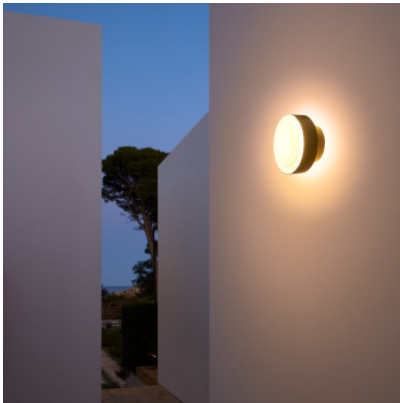

Marset Plaff-on! 16 IP65

LED wall/ceiling lamp Marset Plaff-on! IP65 with diffuser of blown opaline glass and frame of metal. Diffuse illumination. Phase-cut dimmable. IP65 protection class.

black	275,00 €-MSRP-289,00-€
MPN	A628-050
EAN	8435516862996
Luminous flux (lm)	571
rust brown	275,00 €-MSRP-289,00-€
MPN	A628-050-31-27K
EAN	8435516869209
Luminous flux (lm)	571