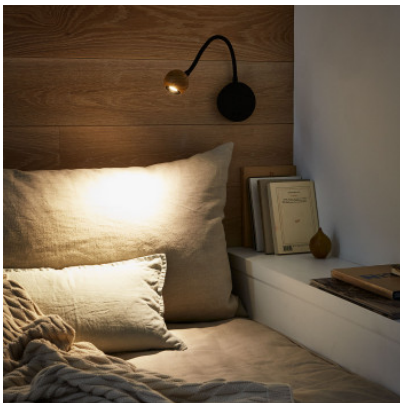

Marset N°8

LED wall lamp Marset N°8 with round wood head, textile coated flexible and metallic base. Directable reading light. With switch on the base.

oak	462,00 €-MSRP 486,00 €
MPN	A670-001
EAN	8435516816517
Luminous flux (lm)	226.5

wenge	462,00 €-MSRP 486,00 €
MPN	A670-002
EAN	8435516816524
Luminous flux (lm)	226.5

Dimensions

Length of tube 42.5 cm.

26.04.2024 23:36:45

All prices shown include 19% VAT for deliveries to Deutschland excluding possible shipping costs.

Lumen Lighting Nostraforma GmbH & Co KG
Bodenseestr. 129 | DE-81243 München
FON: +49 (0) 89 820 80 62 0 | FAX: +49 (0) 89 820 80 62 200
MAIL: nostraforma@nostraforma.com | WEB: www.nostraforma.com
BANK: Stadtparkasse München | BLZ: 701 500 00 | KTO: 907 228 290
IBAN: DE 85 7015 0000 0907 2282 90 | BIC: SSKMDEMM

UST-ID: DE 813 992 226
Registergericht München HRA 88136
Persönlich haftende Gesellschafter
Nostraforma Verwaltungs GmbH
Registergericht München HRA 175844
Geschäftsführer: Cerchi Alexander, Cerchi Patrick, Cerchi Manuel