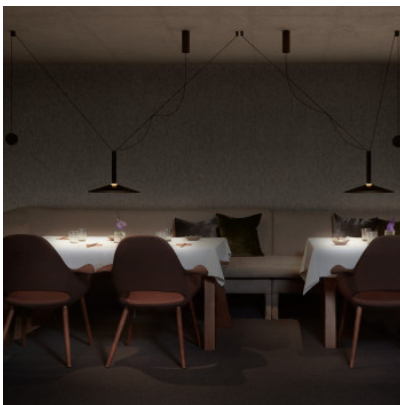

Marset Milana 47 Counterweight

LED suspension Marset Milana 47 Counterweight of aluminium with polycarbonat diffuser. Decentered suspension with counterweight, adjustable sideways and in height. Direct downward light. Phase-cut dimmable.

black (RAL 9005)	647,00 €-MSRP-681,00-€
MPN	A699-011-39-27K
Luminous flux (lm)	372
oyster white (RAL 1013)	647,00 €-MSRP-681,00-€
MPN	A699-011-35-27K
Luminous flux (lm)	372

Dimensions

Counterweight diameter 8.5 cm. Cord length 500 cm.