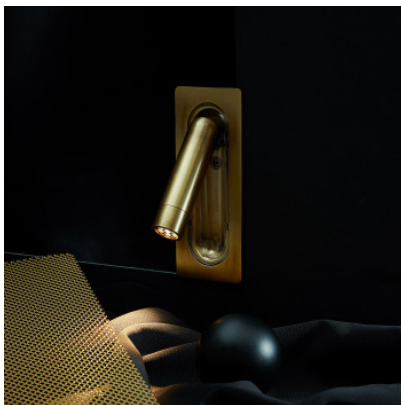

Marset Ledtube RSC

LED wall lamp Marset Ledtube RSC of aluminium and polycarbonate. Directable reading light. Switch automatically operated by folding the reflector up and out. For recessed installation in plaster board and wood plate.

matt black	276,00 €-MSRP-290,00-€
MPN	A622-216-39-27K
EAN	8435516880372
Luminous flux (lm)	226.5

matt white	276,00 €-MSRP-290,00-€
MPN	A622-216-35-27K
EAN	8435516880365
Luminous flux (lm)	226.5

satined aluminium	276,00 €-MSRP-290,00-€
MPN	A622-216-17-27K
EAN	8435516880341
Luminous flux (lm)	226.5

bronze	368,00 €-MSRP-387,00-€
MPN	A622-216-18-27K
EAN	8435516880358
Luminous flux (lm)	226.5

Bulbs
Dimensions

Installation depth 4.1 cm, installation width 5.5 cm, installation height 15.4 cm.