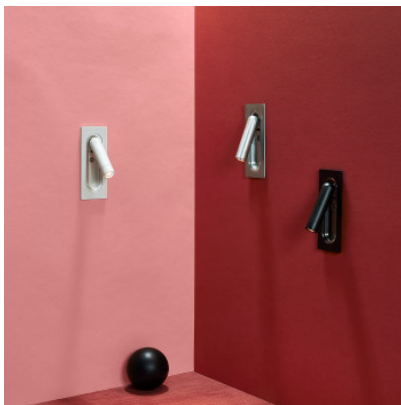

Marset Ledtube Mini

LED wall lamp Marset Ledtube Mini of aluminium and polycarbonate. Directable reading light. Switch is operated automatically by folding up and out. For recessed installation in a plaster board or wood plate.

matt black	239,00 €-MSRP-252,00-€
MPN	A622-213-39-27K
EAN	8435516880129
Luminous flux (lm)	199.4
matt white	239,00 €-MSRP-252,00-€
MPN	A622-213-35-27K
EAN	8435516880112
Luminous flux (lm)	199.4
satined aluminium	254,00 €-MSRP-267,00-€
MPN	A622-213-17-27K
EAN	8435516880099
Luminous flux (lm)	199.4
bronze	308,00 €-MSRP-324,00-€
MPN	A622-213-18-27K
EAN	8435516880105
Luminous flux (lm)	199.4

Dimensions Recessed depth 4.5 cm, recessed width 3.65 cm, recessed height 9.6 cm.

20.04.2024 18:12:55

All prices shown include 19% VAT for deliveries to Deutschland excluding possible shipping costs.