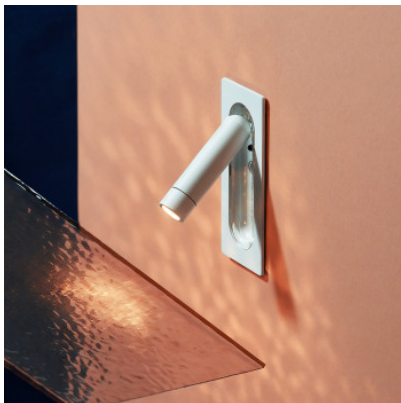

Marset Ledtube Mini

LED wall lamp Marset Ledtube Mini of aluminium and polycarbonate. Directable reading light. Switch is operated automatically by folding up and out. For recessed installation in a plaster board or wood plate.

matt black	239,00 €-MSRP-252,00-€
MPN	A622-213-39-27K
EAN	8435516880129
Luminous flux (lm)	199.4
matt white	239,00 €-MSRP-252,00-€
MPN	A622-213-35-27K
EAN	8435516880112
Luminous flux (lm)	199.4
satined aluminium	254,00 €-MSRP-267,00-€
MPN	A622-213-17-27K
EAN	8435516880099
Luminous flux (lm)	199.4
bronze	308,00 €-MSRP-324,00-€
MPN	A622-213-18-27K
EAN	8435516880105
Luminous flux (lm)	199.4

Dimensions Recessed depth 4.5 cm, recessed width 3.65 cm, recessed height 9.6 cm.

20.04.2024 18:12:55

All prices shown include 19% VAT for deliveries to Deutschland excluding possible shipping costs.