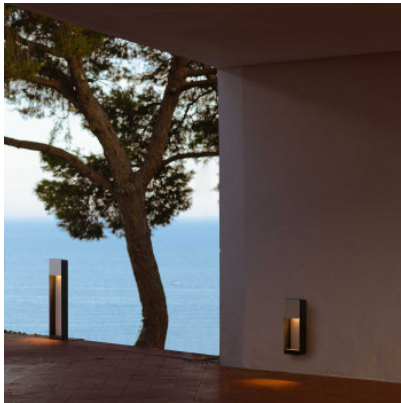

## Marset Lab B 60

LED bollard light Marset Lab B 60 with casing of grey aluminium with reflector and inner side of wood or metal. Downwards directed illumination. IP65 protection class.

graphite / brown	832,00 €-MSRP-876,00 €
MPN	A646-081
EAN	8435516853444
Luminous flux (lm)	590
graphite / rust texture	832,00 €-MSRP-876,00 €
MPN	A646-082
EAN	8435516853451
Luminous flux (lm)	590
graphite / white	832,00 €-MSRP-876,00 €
MPN	A646-080
EAN	8435516853437
Luminous flux (lm)	590
graphite / dark iroko wood	867,00 €-MSRP-913,00 €
MPN	A646-083
EAN	8435516853468
Luminous flux (lm)	590