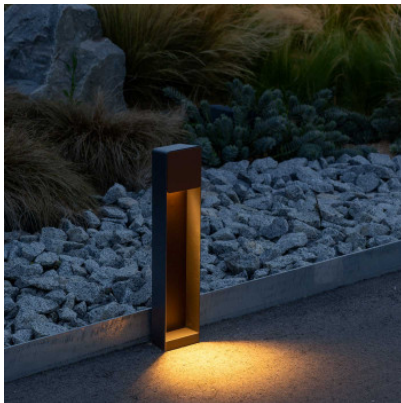

## Marset Lab B 60

LED bollard light Marset Lab B 60 with casing of grey aluminium with reflector and inner side of wood or metal. Downwards directed illumination. IP65 protection class.

graphite / brown	832,00 €-MSRP-876,00 €
MPN	A646-081
EAN	8435516853444
Luminous flux (lm)	590
graphite / rust texture	832,00 €-MSRP-876,00 €
MPN	A646-082
EAN	8435516853451
Luminous flux (lm)	590
graphite / white	832,00 €-MSRP-876,00 €
MPN	A646-080
EAN	8435516853437
Luminous flux (lm)	590
graphite / dark iroko wood	867,00 €-MSRP-913,00 €
MPN	A646-083
EAN	8435516853468
Luminous flux (lm)	590